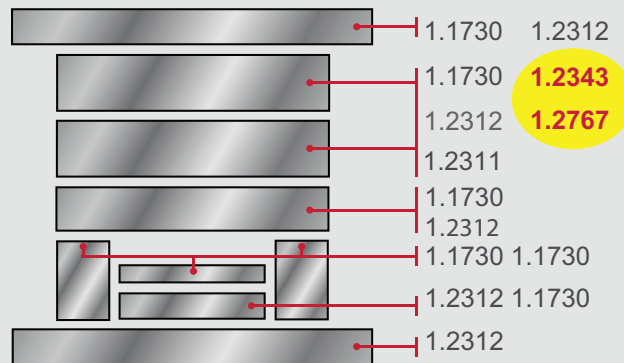

STANDARD EURO DRILLED AND P-PLATES AVAILABLE FROM STOCK

Series	130	156	196	246	296	346	396	446	496	546	596	696	796
100	P/D												
156		P/D	P/D	P/D									
190				P/D									
196			P/D		P/D	P/D							
218				P/D									
246				P/D	P/D	P/D							
296					P/D	P/D	P/D	P/D					
346						P/D	P/D	P/D	P/D				
396							P/D	P/D	P/D	P/D			
446								P/D	P/D	P/D	P/D		
496									P/D	P/D	P/D	P/D	
546										P/D	P/D	P/D	
596											P/D	P/D	P/D

P P-Plates **D** Euro standard drilled (compatible with German standard)

All recent additions (in dimensions or steel grades) are marked in yellow

WWW.DMEEU.COM

**DESIGN YOUR MOLD
AND ORDER ONLINE**

NEW STEEL GRADES

eSTORE
estore.milacron.com

AVAILABLE 24/7

AVAILABLE FROM STOCK

SHIPPING SAME DAY

STRESS RELIEVED

P: +44 2071 3300 37
F: +44 2071 3300 36
dme_uk@milacron.com